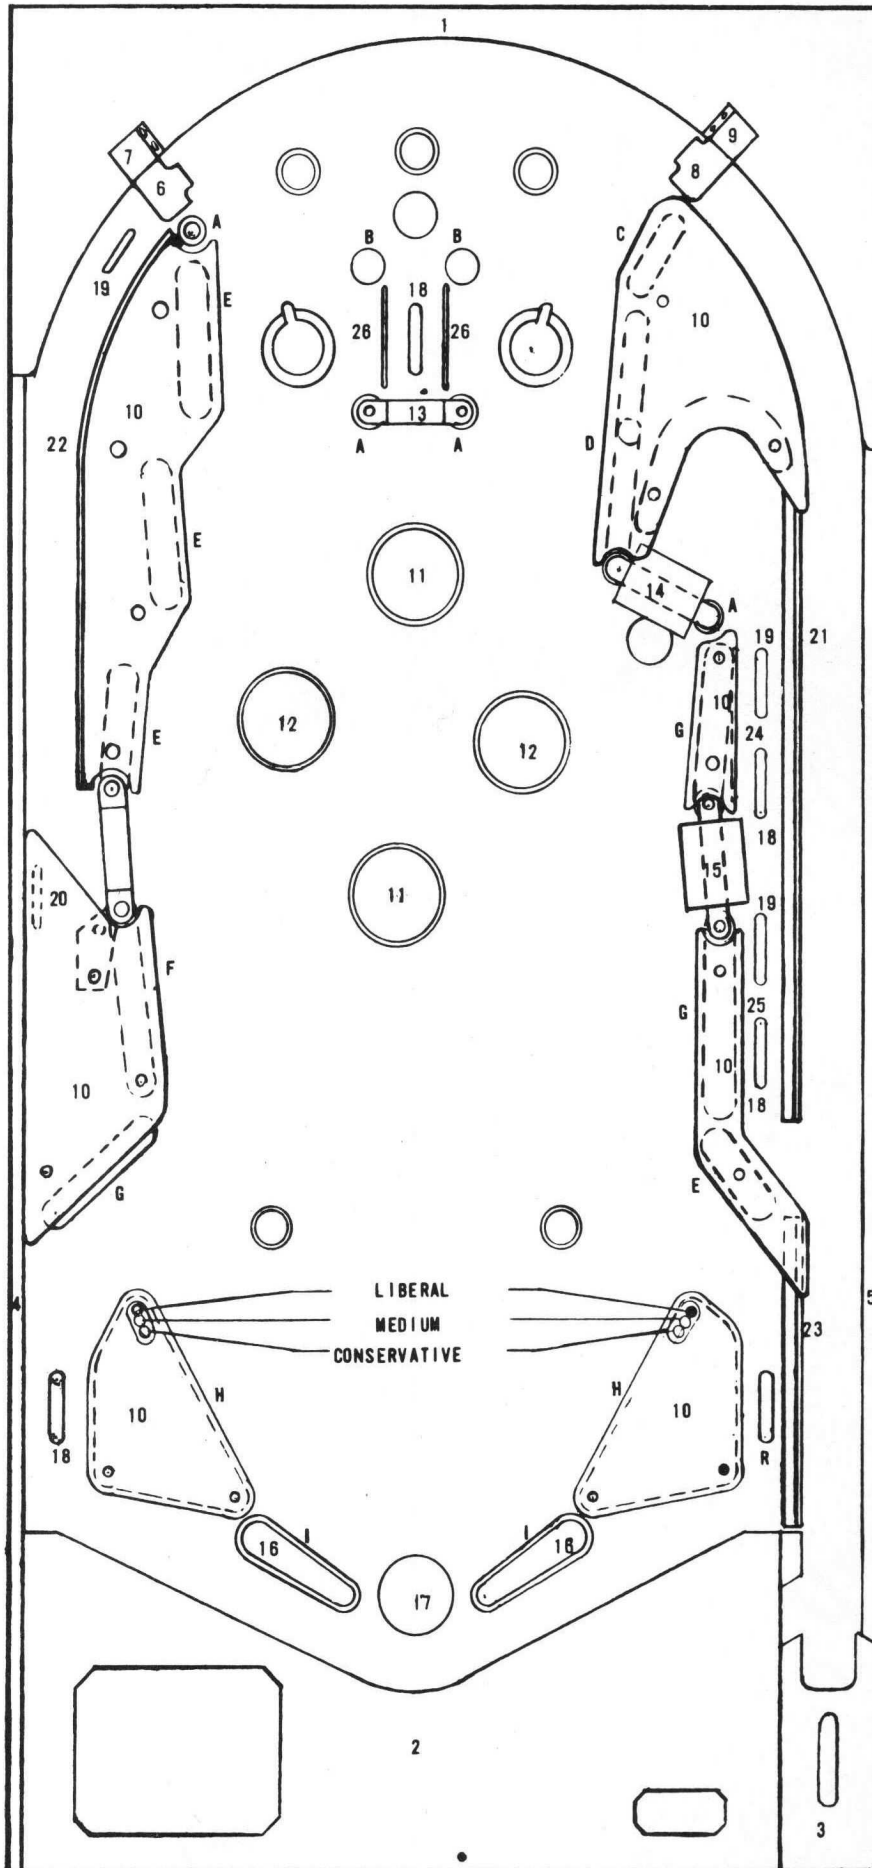

BIG VALLEY Playfield Chart

RUBBER RINGS

Dimensions are inside diameters. Numbers in parentheses indicate quantity used, if in excess of one.

- A R-243, 5/16 in. (4)
- B R-243-2, 5/16 in. (2)
- C R-521-1, 1 in.
- D R-521-5, 3 in.
- E R-521-2, 1½ in. (4)
- F R-521-4, 2½ in.
- G R-521-3, 2 in. (3)
- H R-521-6, 3½ in. (2)
- I R-406-3, (Flipper, Yellow) (2)

PARTS

- 1 Top Arch P-5839-54
- 2 Bottom Arch P-5871-38
- 3 Shooter Gauge P-6359-10
- 4 Side Rail, Left CA-1208
- 5 Side Rail Assy., Right AS-2590
 - Protective Plate P-6361
 - Screw Nail M-330-3
 - Wood Rail CA-1208-1
- 6 Ball Gate & Switch Assy. AS-1315-6
 - As detailed, item 7, page 190
- 7 Ball Gate Cover P-2996-3
- 8 Ball Gate A-1475-1
- 9 Ball Gate Cover P-2996-1
- 10 Light Shields Assy. A-2890-60
- 11 Bumper Cap, Red C-719-12
- 12 Bumper Cap, Green C-719-13
- 13 Ball Gate Assy. AS-2250-23
 - Bracket P-5867-11
 - Wire M-1272-8
- 14 Ball Gate Assy. AS-2250-4
 - Bracket P-6000
 - Spring, Torsion SP-463-1
 - Wire,
 - Actuating* M-1272*
 - Gate,
 - Barrier M-1272-6
 - Relay Operated ... M-1272-1
- 15 Ball Gate Assy. AS-2250-22
 - Bracket P-6000
 - Wire,
 - Actuating* M-1272*
 - Gate M-1272-24
- 16 Flipper, White C-611-5
- 17 Bumper C-810
- 18 Wire Rollover M-1336-9
- 19 Wire Rollover M-1336-10
- 20 Wire Rollover M-1336-11
- 21 Ball Guide P-6495-64
- 22 Ball Guide P-6495-65
- 23 Ball Guide P-6495-66
- 24 Ball Guide, Wire M-121-28
- 25 Ball Guide Wire M-121-18
- 26 Ball Guide Wire M-121-24